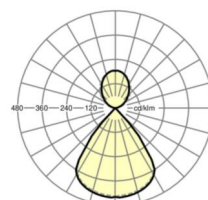

**LIGHTING TECHNOLOGY**

Placement	LED, Colour rendering/Light colour CRI ≥ 80 / 4000K
Colour tolerance (MacAdam)	3SDCM
Photobiological safety (Luminaire)	RG1
Nominal luminous flux	3512lm
LED service life	50000h L80/B10 (Tq 25°C)
Luminaire luminous efficiency	150lm/W

**MECHANICS**

Housing colour	traffic white RAL 9016
Dimensions (LxWxH/DxH)	1131mm x 76mm x 69mm
Weight (net)	3kg
Cable entry KE (X/Y)	0mm/0mm
Type of installation	Wall mounting

**Dimensions**

L	1131 mm	Length
B	76 mm	Width
H	69 mm	Height
A1	1000 mm	Mounting distance single mounting
X	0 mm	Distance cable infeed to the center of the luminaire on the X-axis
Y	0 mm	Distance cable infeed to the center of the luminaire on the Y-axis