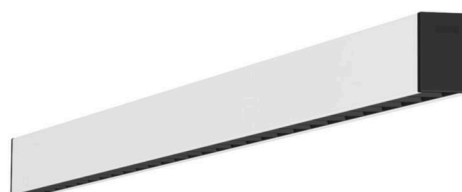

Wall luminaire - Single micro louvre with 80° lens - direct/indirect distribution

Sheet steel housing in square design; black, die-cast aluminium end faces; Housing colour traffic white RAL 9016; Direct/indirect light distribution, direct share by means of 80° LED clear lens with single micro louvre, black, homogeneous indirect share with opal diffuser made of PMMA, for VDU workstations, omnidirectional glare reduction in accordance with the current standard DIN EN 12464-1.

**LIGHTING TECHNOLOGY**

Placement	LED, Colour rendering/Light colour CRI ≥ 80 / 4000K
Colour tolerance (MacAdam)	3SDCM
Photobiological safety (Luminaire)	RG1
Nominal luminous flux	3512lm
LED service life	50000h L80/B10 (Tq 25°C)
Luminaire luminous efficiency	150lm/W

**MECHANICS**

Housing colour	traffic white RAL 9016
Dimensions (LxWxH/DxH)	1131mm x 76mm x 69mm
Weight (net)	3kg
Cable entry KE (X/Y)	0mm/0mm
Type of installation	Wall mounting

**Dimensions**

L	1131 mm	Length
B	76 mm	Width
H	69 mm	Height
A1	1000 mm	Mounting distance single mounting
X	0 mm	Distance cable infeed to the center of the luminaire on the X-axis
Y	0 mm	Distance cable infeed to the center of the luminaire on the Y-axis